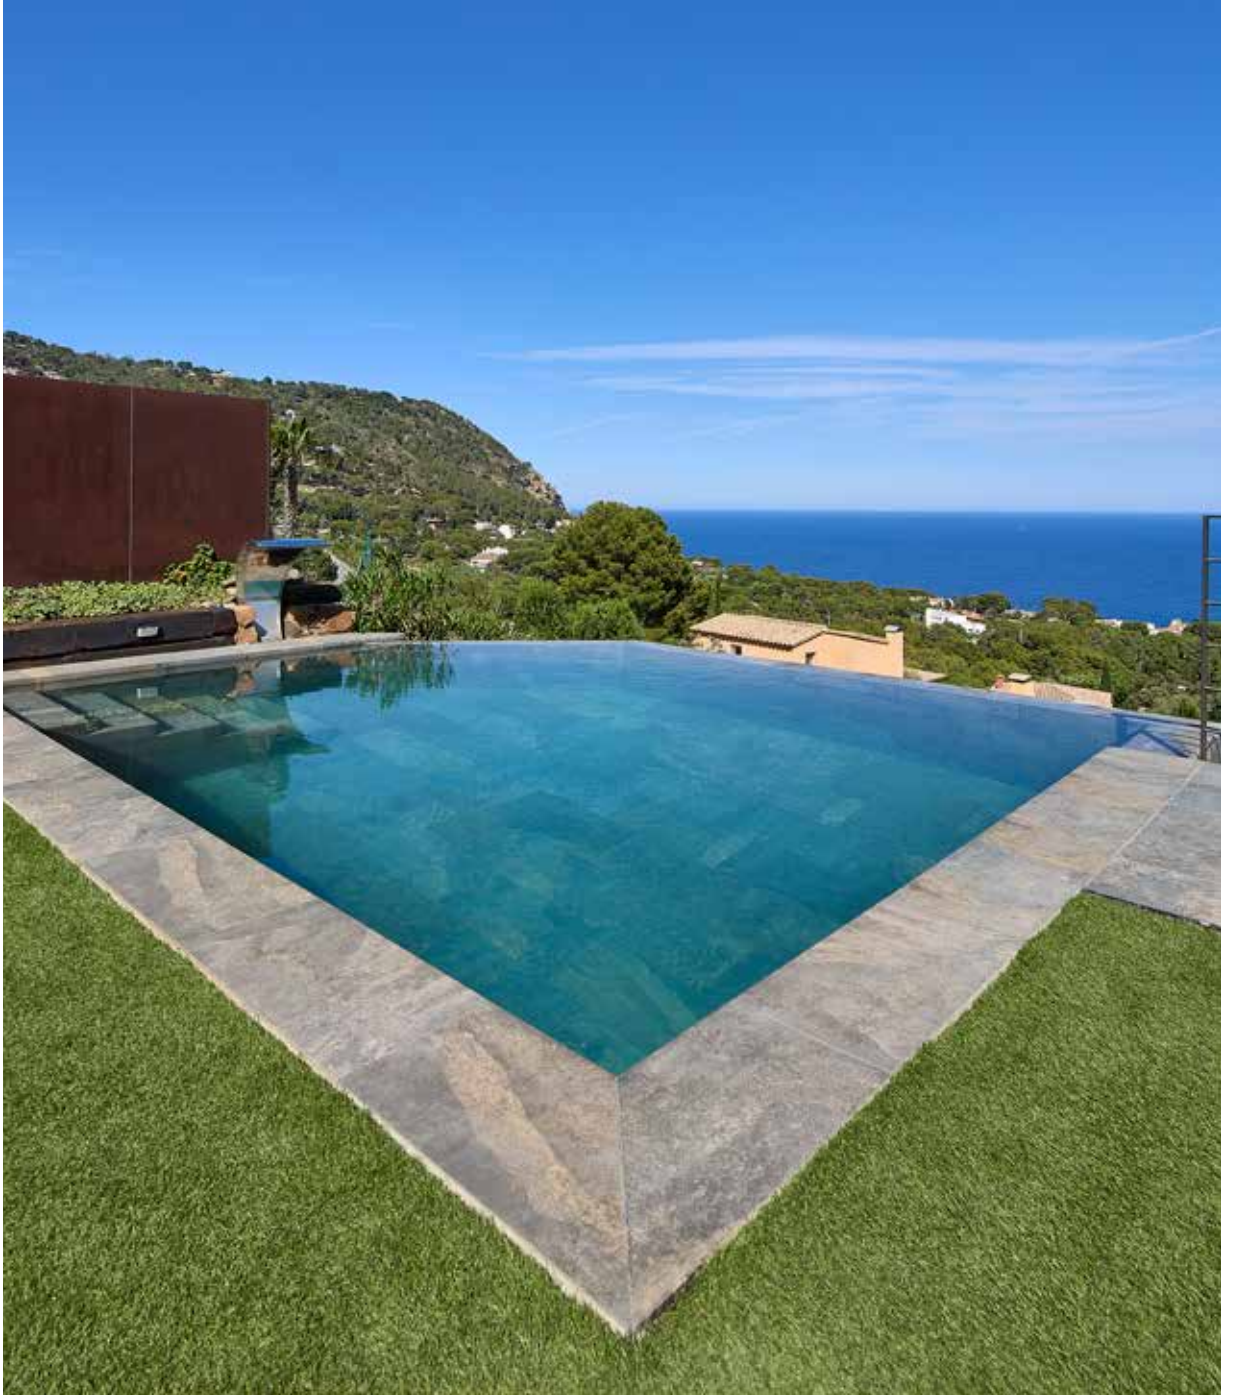

Architect: Jorge Rovizé / Mexico

Pietro White

Dominican Republic

Photograph: Nacho Sánchez / Spain

Mystery Grey

Russia

Spain

minimal system