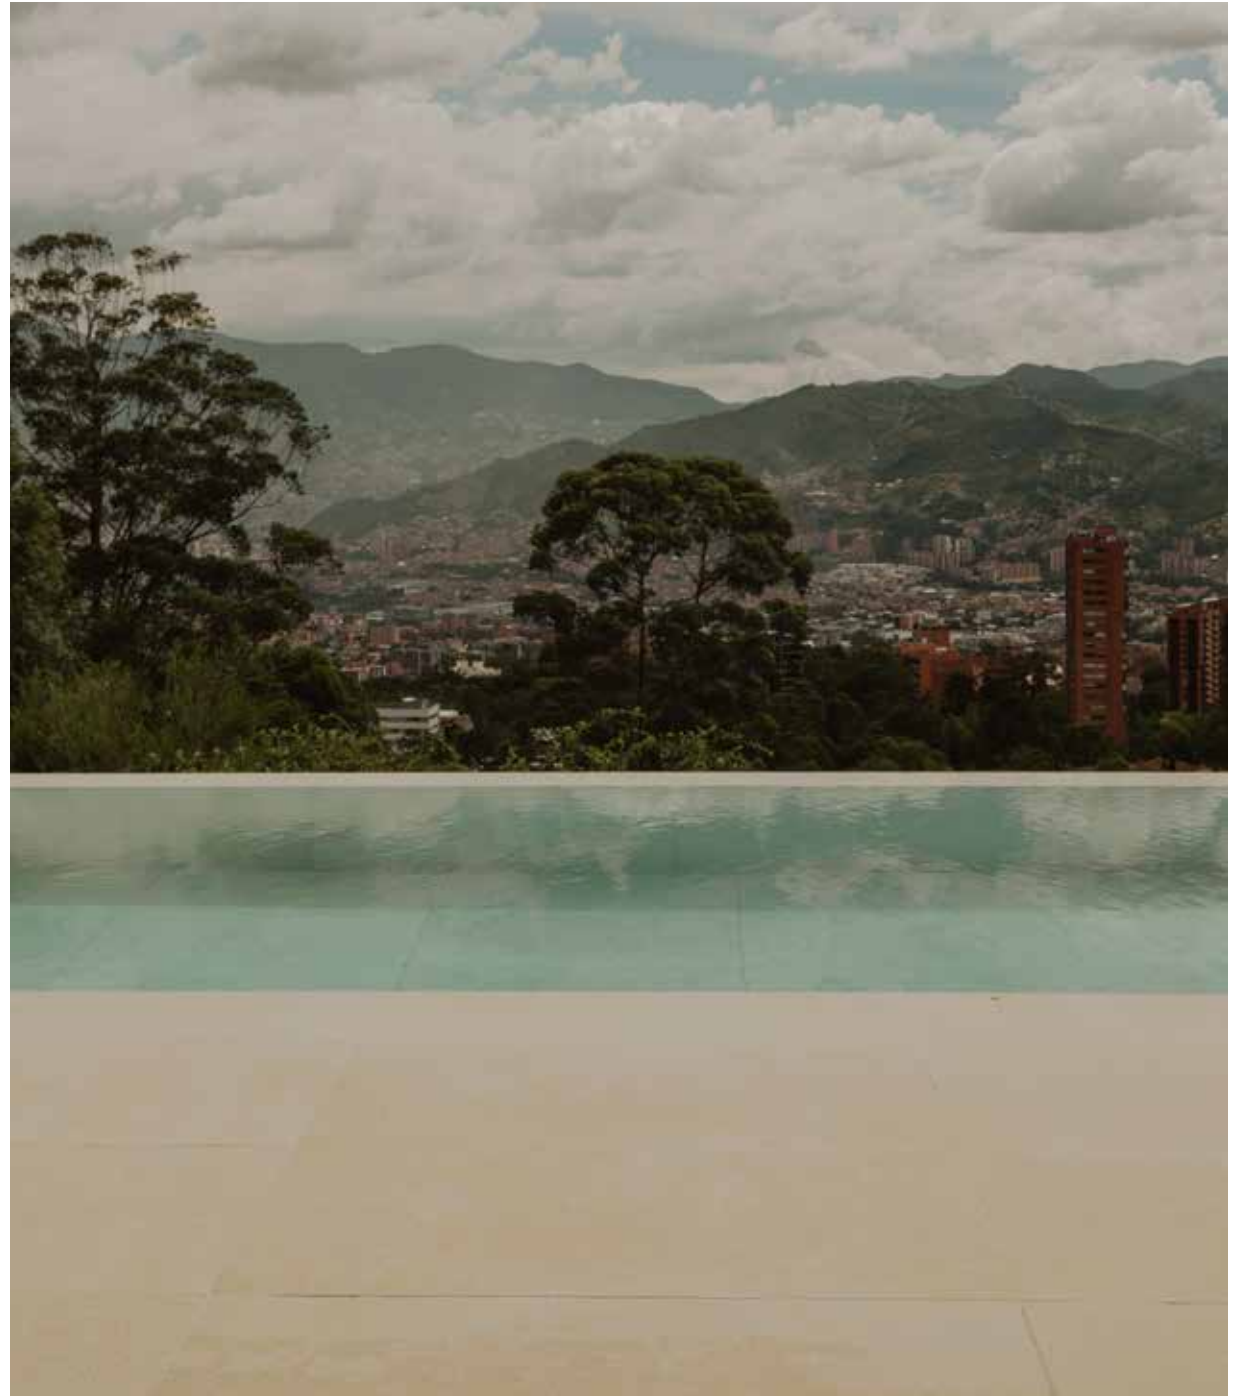

Architect: Jorge Rovizé / Mexico

Pietro White

Dominican Republic

Photograph: Nacho Sánchez / Spain

Mystery Grey

Russia

Spain

minimal system