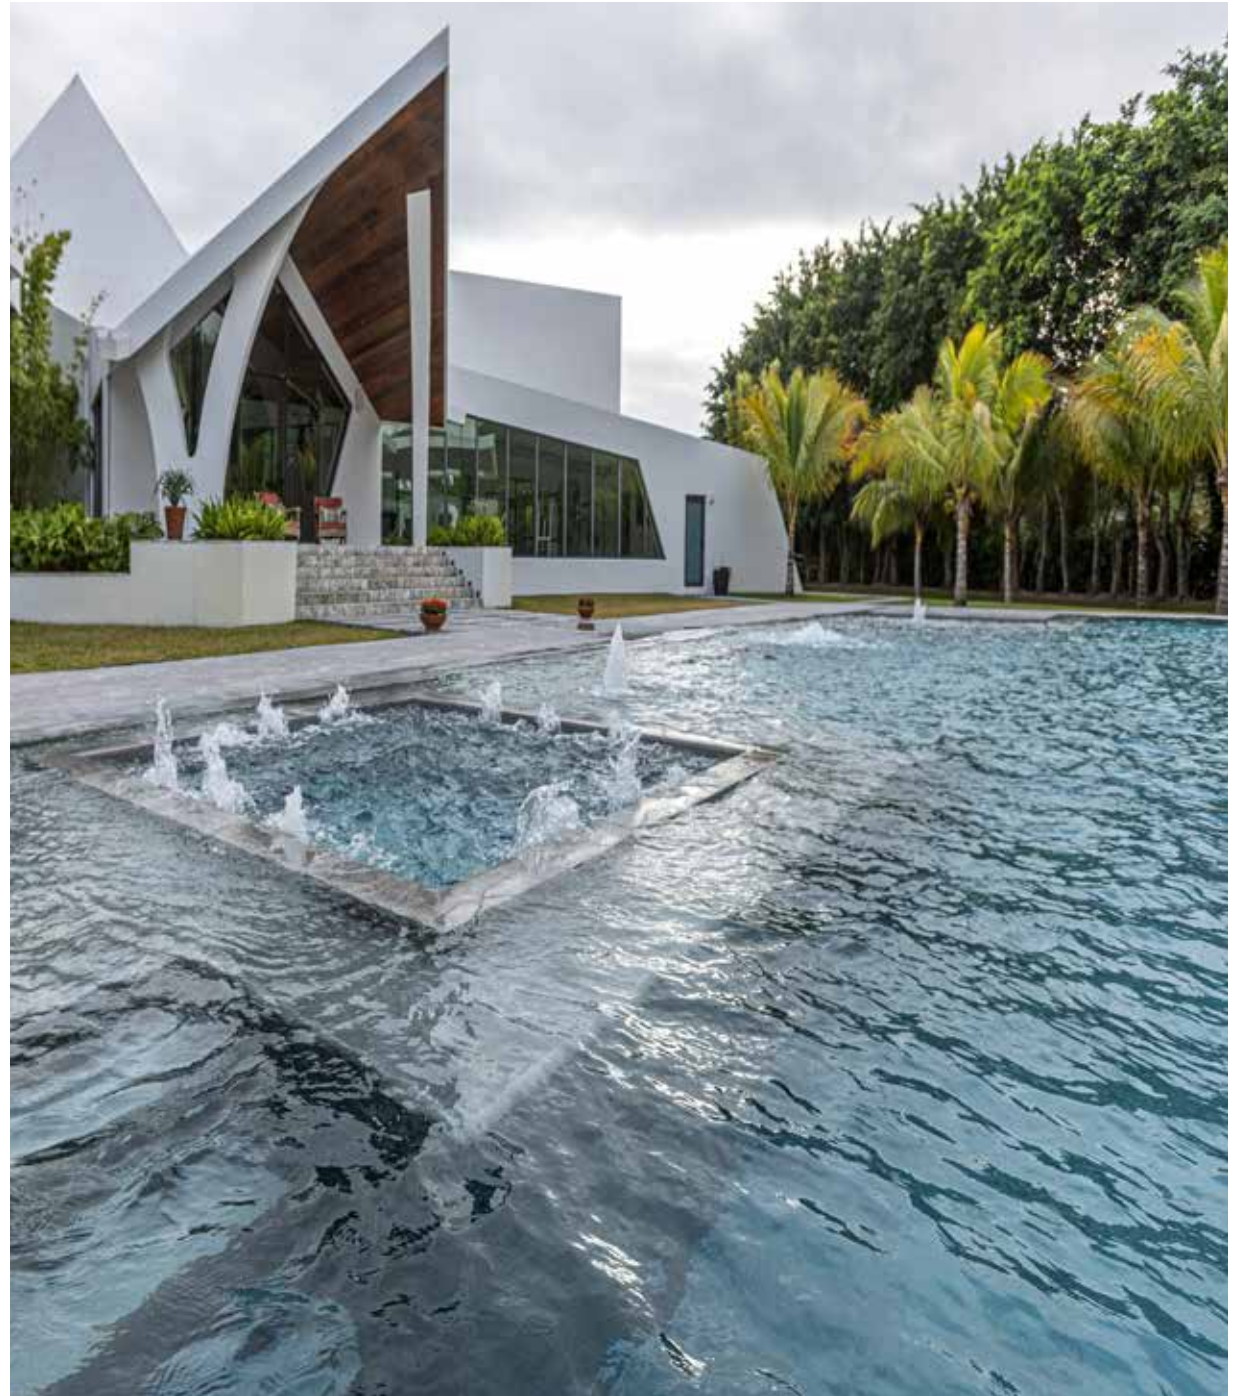

Architect: Jorge Rovizé / Mexico

Pietro White

Dominican Republic

Photograph: Nacho Sánchez / Spain

Mystery Grey

Russia

Spain

minimal system